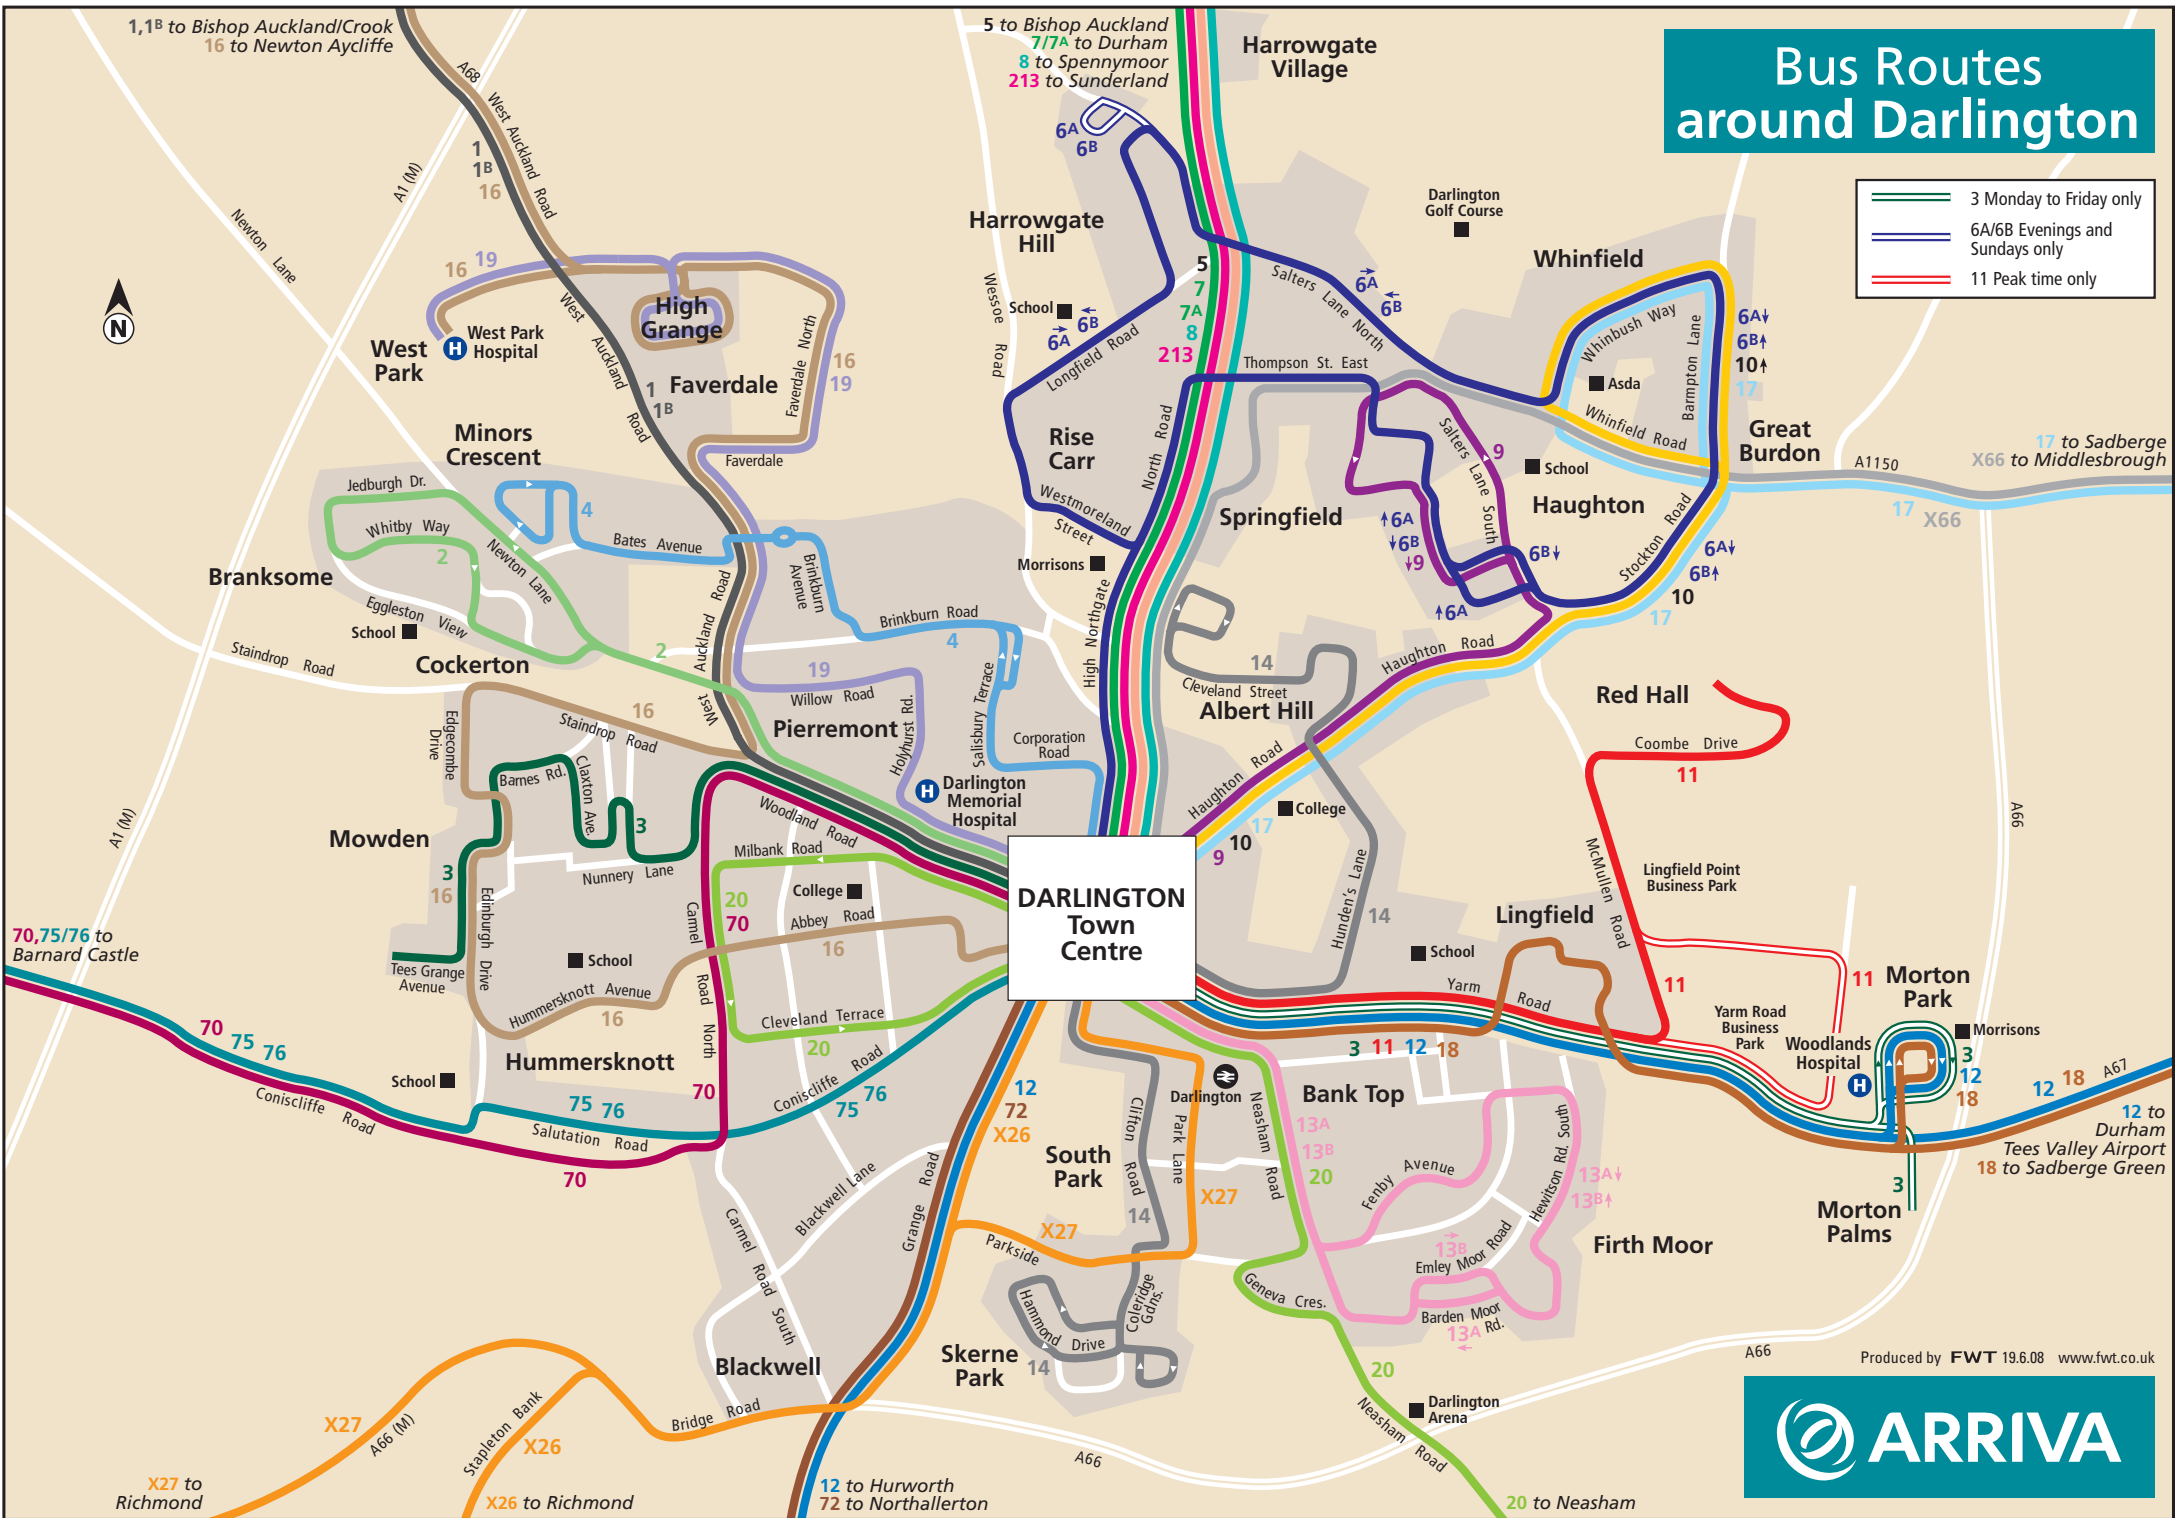

Bus Routes around Darlington

- 3 Monday to Friday only
- 6A/6B Evenings and Sundays only
- 11 Peak time only

Produced by FWT 19.6.08 www.fwt.co.uk